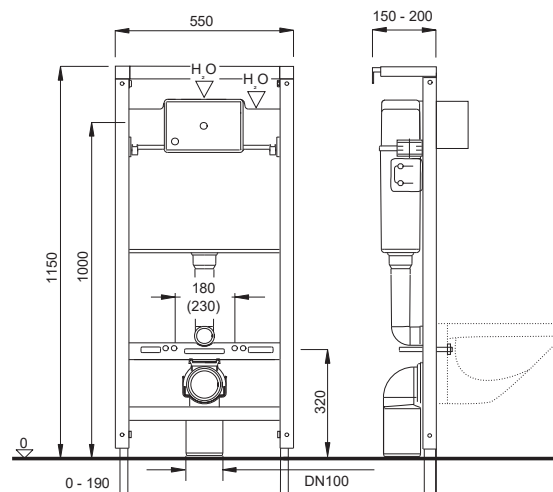

LIV-FIX WC 9012

Article number:

601259

EAN-Code:

3838912027214

A demonstrated, dependable, and well-established concealed cistern model featuring a diverse range of flushing plates for both mechanical and electronic flushing activation.

INSTALLATION METHOD

Installation in prefabricated walls, pre-wall installation in dry walls, universal installation into solid walls

PROPERTIES

Supporting, blue powder coated WC element, square profile 40 x 40 mm with pre-assembled concealed flushing cistern 9012

Frontal flushing, dual flushing (3/6 l)

Adjustable flushing volume (large quantity of water 6/9 l, small quantity of water 3/4,5 l)

Pre-assembled wall brackets and adjustable support legs (0-190 mm)

Water connection possibility in two positions

Fully insulated against condensation

SPECIAL FEATURES

Silent mechanical filling valve (noise emission class 1 ISO 3822)

PRODUCT CONTAINS

Concealed flushing cistern with a pre-mounted angle valve – top right

Water connection G 1/2

PE wall drain elbow Ø 90/110 mm with a seal

All parts required for installation and mounting are supplied with the product

PACKING

Pallet: 24 Pcs

Option: Installation of Celestine, IR flushing plate