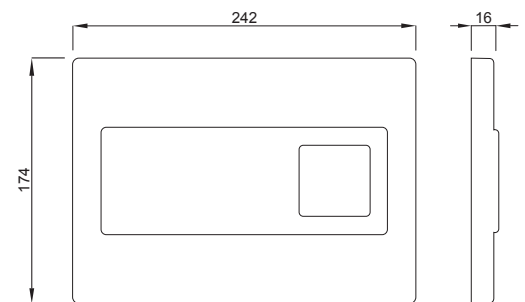

CARO

Article number:
681017

EAN-Code:
3838912063205

Discover the ideal flushing plates for mechanical activation, available in a diverse array of designs, colors, materials, and shapes. Elevate your comfort and satisfaction with this curated selection, tailored to meet your unique preferences and needs.

INSTALLATION METHOD

For installation on concealed flushing cisterns

PROPERTIES

Material: high quality plastic

Dual flushing

Color: matt black

For 189 concealed cisterns

For 198 concealed cisterns

SPECIAL FEATURES

Easy installation and service

PRODUCT CONTAINS

Complete fixing material

PACKING

Carton: 4 Pcs

OTHER AVAILABLE OPTIONS: