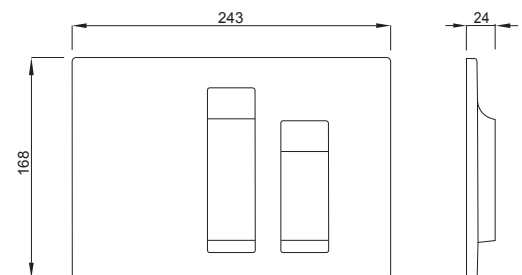

KEY

Article number:
620457

EAN-Code:
3838912037626

Discover the ideal flushing plates for mechanical activation, available in a diverse array of designs, colors, materials, and shapes. Elevate your comfort and satisfaction with this curated selection, tailored to meet your unique preferences and needs.

INSTALLATION METHOD

For mounting on concealed flushing cisterns

PROPERTIES

Material: high-quality plastic

Dual flushing

Colour: matt chrome

For concealed flushing cisterns 7512/7522

For concealed flushing cisterns 9052

For concealed flushing cisterns 9012

SPECIAL FEATURES

Simple installation and maintenance

PRODUCT CONTAINS

All parts required for mounting are supplied with the product

PACKING

Carton: 4 Pcs

OTHER AVAILABLE OPTIONS: