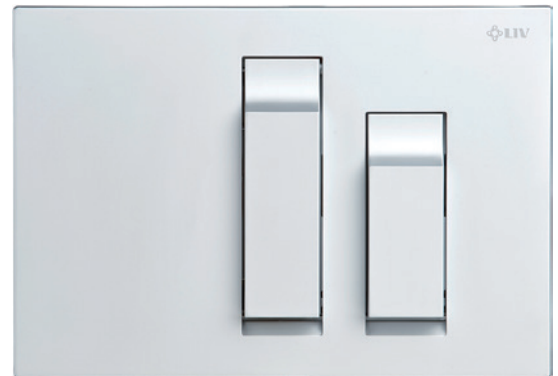

KEY

Article number:
620457

EAN-Code:
3838912037626

Discover the ideal flushing plates for mechanical activation, available in a diverse array of designs, colors, materials, and shapes. Elevate your comfort and satisfaction with this curated selection, tailored to meet your unique preferences and needs.

INSTALLATION METHOD

For mounting on concealed flushing cisterns

PROPERTIES

Material: high-quality plastic

Dual flushing

Colour: matt chrome

For concealed flushing cisterns 7512/7522

For concealed flushing cisterns 9052

For concealed flushing cisterns 9012

SPECIAL FEATURES

Simple installation and maintenance

PRODUCT CONTAINS

All parts required for mounting are supplied with the product

PACKING

Carton: 4 Pcs

OTHER AVAILABLE OPTIONS:

White

Gloss chrome

TO BE USED WITH:

LIV-FIX WC 7522 DWC PREMIUM

LIV-FIX WC 7522

LIV-FIX WC 9012

LIV-FIX WC 9052

LIV-MOUNT WC 7512 BLOCK