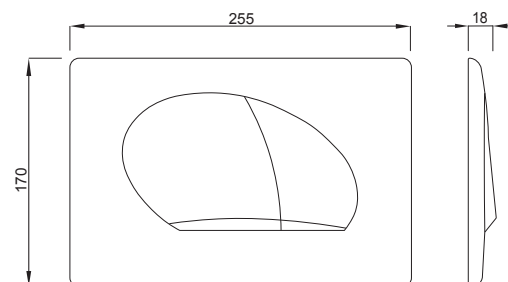

OVATE DUO

Article number:

675132

EAN-Code:

3838912064554

Discover the ideal flushing plates for mechanical activation, available in a diverse array of designs, colors, materials, and shapes. Elevate your comfort and satisfaction with this curated selection, tailored to meet your unique preferences and needs.

INSTALLATION METHOD

For installation on concealed flushing cisterns

PROPERTIES

Material: high quality plastic

Dual flushing

Color: gold

For 189 concealed cisterns

For 198 concealed cisterns

SPECIAL FEATURES

Easy installation and service

PRODUCT CONTAINS

Complete fixing material

PACKING

Carton: 4 Pcs

OTHER AVAILABLE OPTIONS: