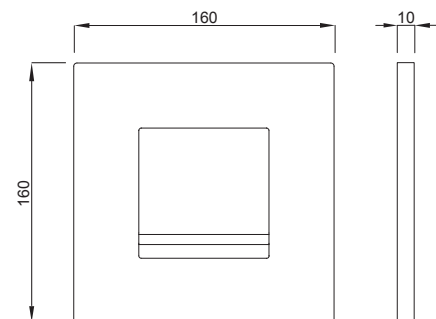

ARTE

Article number:
4060415551

EAN-Code:
8711778213005

Discover the ideal flushing plates for mechanical activation, available in a diverse array of designs, colors, materials, and shapes. Elevate your comfort and satisfaction with this curated selection, tailored to meet your unique preferences and needs.

INSTALLATION METHOD

For installation on concealed flushing cisterns

PROPERTIES

Material: high quality plastic

Start-Stop flushing

Color: bright chrome

For 380 concealed cisterns

For DUPLO UR element (Article number 8050452777)

SPECIAL FEATURES

Easy installation and service

PRODUCT CONTAINS

Complete fixing material

PACKING

Carton: 12 Pcs

OTHER AVAILABLE OPTIONS: