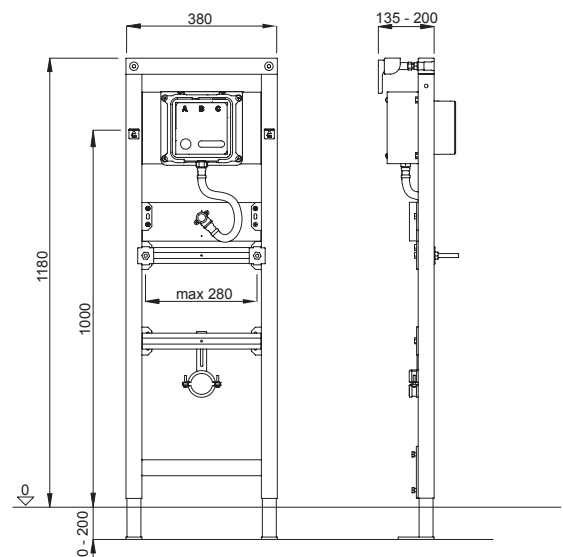

LIV-FIX UR STEEL SV

Article number:

8050452758

EAN-Code:

8711778137875

In addition to concealed cisterns, we provide elements for various other applications that offer versatile solutions for different construction projects, whether they involve new buildings or renovations, whether in the private or public sector.

Our urinal elements ensure a reliable and efficient installation of the urinal, providing a range of features to meet various requirements.

INSTALLATION METHOD

Installation in prefabricated walls, pre-wall installation in dry walls, universal installation into solid walls

PROPERTIES

Supporting, blue powder coated urinal element, square profile 40 x 40 mm with pre-mounted rough installation set

Mechanical valve, closed angle valve and water connection

Pre-mounted fixing elements and flexible support legs (0–200 mm)

Height-adjustable bracket for flushing plate mounting

Height-adjustable bracket with water connection

Height-adjustable bracket for urinal mounting

Height-adjustable and rotating Ø 50 mm drain elbow

SPECIAL FEATURES

Plastic protective styrofoam cap and fixing material

Water connection G 1/2

Flushing pressure: 0.12-0.4 MPa

Flushing volume: continuous 3 ± 1 l

PRODUCT CONTAINS

Threaded rod M8 (distance up to 280 mm)

All parts required for installation and mounting are supplied with the product

PACKING

Pallet: 28 Pcs