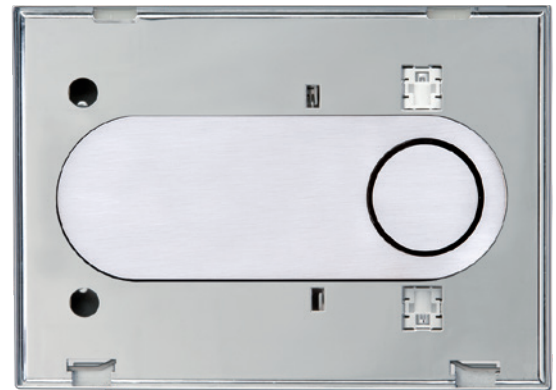

ZIRCON

Article number:
392901

EAN-Code:
3838912026309

Discover the ideal flushing plates for mechanical activation, available in a diverse array of designs, colors, materials, and shapes. Elevate your comfort and satisfaction with this curated selection, tailored to meet your unique preferences and needs.

INSTALLATION METHOD

For mounting on concealed flushing cisterns

PROPERTIES

Material: plastic

Dual flushing

Colour: frame without filler

For concealed flushing cisterns 7512/7522

For concealed flushing cisterns 9052

For concealed flushing cisterns 9012

SPECIAL FEATURES

Simple installation and maintenance

PRODUCT CONTAINS

All parts required for mounting are supplied with the product

PACKING

Carton: 4 Pcs

OTHER AVAILABLE OPTIONS: