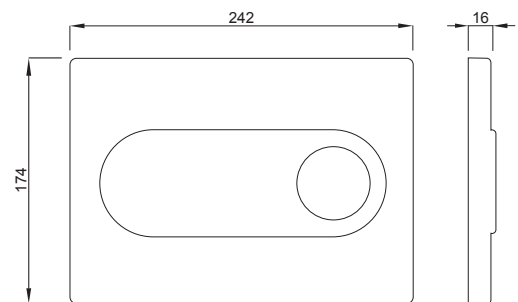

ZIRCON

Article number:
392901

EAN-Code:
3838912026309

Discover the ideal flushing plates for mechanical activation, available in a diverse array of designs, colors, materials, and shapes. Elevate your comfort and satisfaction with this curated selection, tailored to meet your unique preferences and needs.

INSTALLATION METHOD

For mounting on concealed flushing cisterns

PROPERTIES

Material: plastic

Dual flushing

Colour: frame without filler

For concealed flushing cisterns 7512/7522

For concealed flushing cisterns 9052

For concealed flushing cisterns 9012

SPECIAL FEATURES

Simple installation and maintenance

PRODUCT CONTAINS

All parts required for mounting are supplied with the product

PACKING

Carton: 4 Pcs

OTHER AVAILABLE OPTIONS: