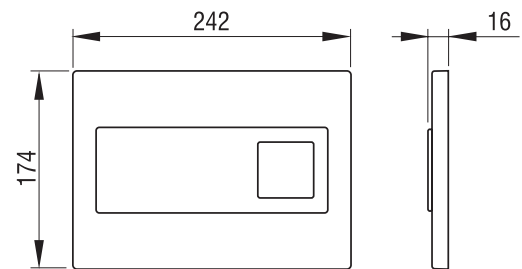

RUBY

Article number:
223108

EAN-Code:
3838912009708

Discover the ideal flushing plates for mechanical activation, available in a diverse array of designs, colors, materials, and shapes. Elevate your comfort and satisfaction with this curated selection, tailored to meet your unique preferences and needs.

INSTALLATION METHOD

For mounting on concealed flushing cisterns

PROPERTIES

Material: plastic

Dual flushing

Colour: black

For concealed flushing cisterns 7512/7522

For concealed flushing cisterns 9052

For concealed flushing cisterns 9012

SPECIAL FEATURES

Simple installation and maintenance

PRODUCT CONTAINS

All parts required for mounting are supplied with the product

PACKING

Carton: 4 Pcs

OTHER AVAILABLE OPTIONS: