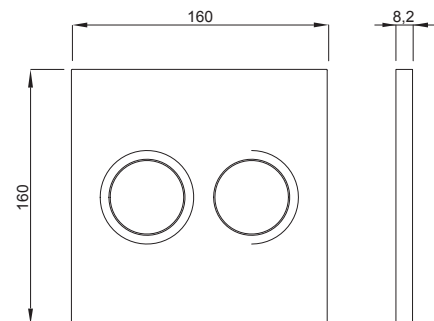

ITEA DUO ALU

Article number:
4060419745

EAN-Code:
8711778213302

Selecting from a range of pneumatic flushing plates available in different designs, colors, materials and shapes represents the perfect choice for your complete comfort and satisfaction. Additionally, there is an option for side flushing activation with a pneumatic button available.

INSTALLATION METHOD

For installation on concealed flushing cisterns

PROPERTIES

Material: aluminium

Dual flushing

Color: aluminium

For 380 concealed cisterns

SPECIAL FEATURES

Easy installation and service

PRODUCT CONTAINS

Complete fixing material

Included pneumatic lifting unit

PACKING

Carton: 12 Pcs

OTHER AVAILABLE OPTIONS: