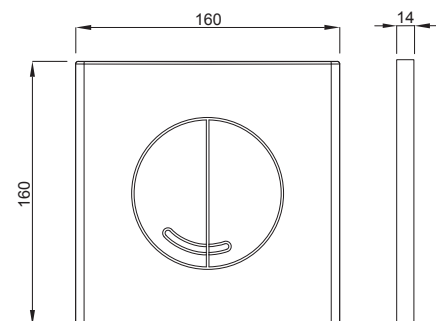

OPAL DUO ANTIBAC

Article number:

7030414602

EAN-Code:

8711778216358

Discover the ideal flushing plates for mechanical activation, available in a diverse array of designs, colors, materials, and shapes. Elevate your comfort and satisfaction with this curated selection, tailored to meet your unique preferences and needs.

INSTALLATION METHOD

For mounting on concealed flushing cisterns

PROPERTIES

Material: high-quality plastic

Dual flushing

Colour: white

For concealed flushing cisterns 3800 and 380

SPECIAL FEATURES

Simple installation and maintenance

With silver ions for antibacterial effect

PRODUCT CONTAINS

All parts required for mounting are supplied with the product

PACKING

Carton: 20 Pcs