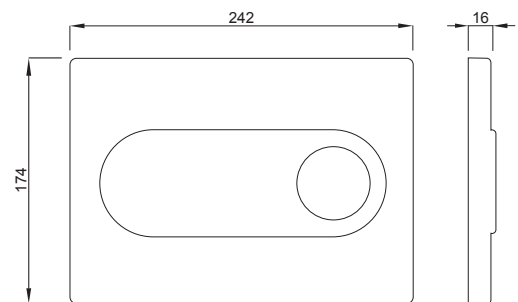

ZIRCON

Article number:
68100

EAN-Code:
3838912026323

Discover the ideal flushing plates for mechanical activation, available in a diverse array of designs, colors, materials, and shapes. Elevate your comfort and satisfaction with this curated selection, tailored to meet your unique preferences and needs.

INSTALLATION METHOD

For mounting on concealed flushing cisterns

PROPERTIES

Material: wood

Dual flushing

Colour: wenge

For concealed flushing cisterns 7512/7522

For concealed flushing cisterns 9052

For concealed flushing cisterns 9012

SPECIAL FEATURES

Simple installation and maintenance

PRODUCT CONTAINS

All parts required for mounting are supplied with the product

PACKING

Carton: 4 Pcs

OTHER AVAILABLE OPTIONS: