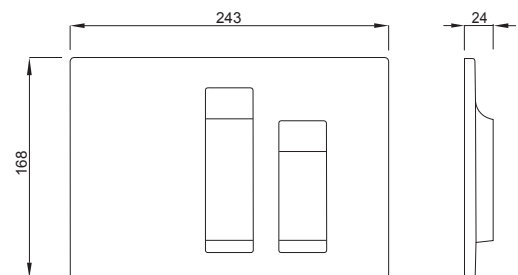

KEY

Article number:
620447

EAN-Code:
3838912037619

Discover the ideal flushing plates for mechanical activation, available in a diverse array of designs, colors, materials, and shapes. Elevate your comfort and satisfaction with this curated selection, tailored to meet your unique preferences and needs.

INSTALLATION METHOD

For mounting on concealed flushing cisterns

PROPERTIES

Material: high-quality plastic

Dual flushing

Colour: white

For concealed flushing cisterns 7512/7522

For concealed flushing cisterns 9052

For concealed flushing cisterns 9012

SPECIAL FEATURES

Simple installation and maintenance

PRODUCT CONTAINS

All parts required for mounting are supplied with the product

PACKING

Carton: 4 Pcs

OTHER AVAILABLE OPTIONS: