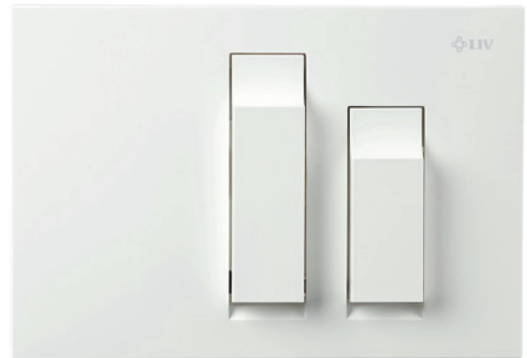

KEY

Article number:
620447

EAN-Code:
3838912037619

Discover the ideal flushing plates for mechanical activation, available in a diverse array of designs, colors, materials, and shapes. Elevate your comfort and satisfaction with this curated selection, tailored to meet your unique preferences and needs.

INSTALLATION METHOD

For mounting on concealed flushing cisterns

PROPERTIES

Material: high-quality plastic

Dual flushing

Colour: white

For concealed flushing cisterns 7512/7522

For concealed flushing cisterns 9052

For concealed flushing cisterns 9012

SPECIAL FEATURES

Simple installation and maintenance

PRODUCT CONTAINS

All parts required for mounting are supplied with the product

PACKING

Carton: 4 Pcs

OTHER AVAILABLE OPTIONS:

Matt chrome

Gloss chrome

TO BE USED WITH:

LIV-FIX WC 7522 DWC
PREMIUM

LIV-FIX WC 7522

LIV-FIX WC 9012

LIV-FIX WC 9052

LIV-MOUNT WC 7512
BLOCK